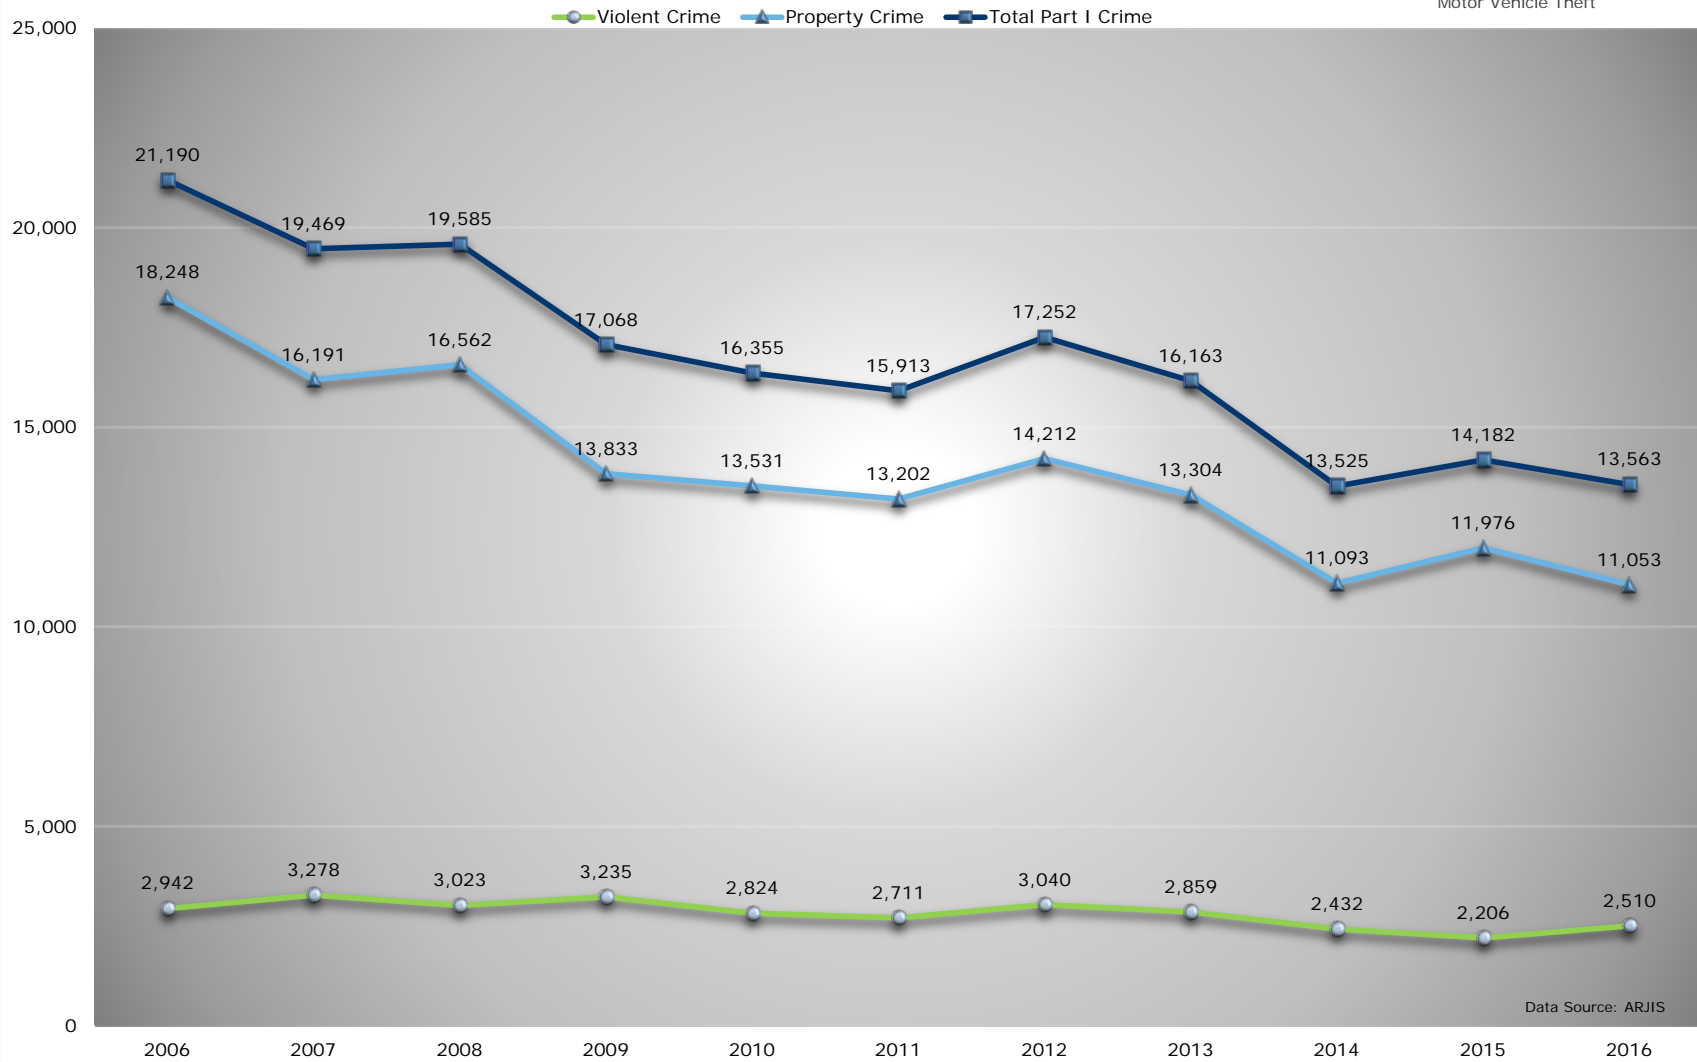

UCR Part I Crime by Year 2006-2016

San Diego County
Sheriff's Department

UCR Part I Crimes: Homicide, Rape, Robbery,
Aggravated Assault, Burglary, Larceny-Theft,
Motor Vehicle Theft

Includes Detention Facilities, Courts, County Administration Center, Grossmont & Cuyamaca Colleges, and other non-Sheriff areas.