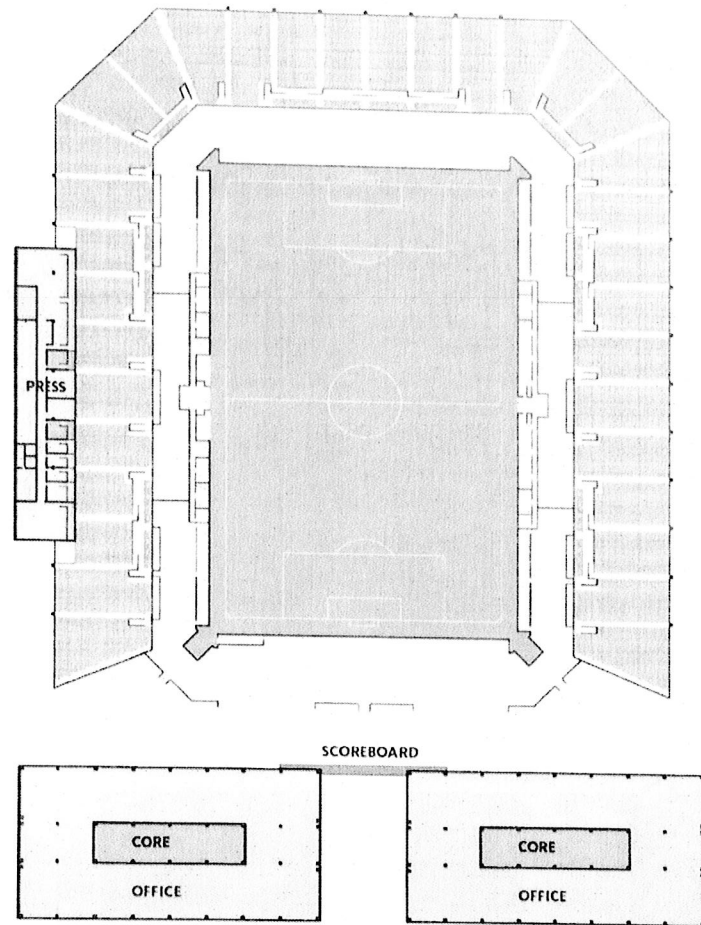

LONG SECTION

CROSS SECTION

SAN DIEGO STADIUM

1/10/11

Gensler
SPORTS

FLOOR PLAN | UPPER BOWL - PRESS LEVEL

SAN DIEGO STADIUM

Gensler
SPORTS

SOCCER | SOUTH SECTION

SAN DIEGO STADIUM

1400 J. J. JOHNSON

Gensler
SPORTS

STADIUM | EXTERIOR STUDY

SAN DIEGO STADIUM

Gensler
SPORTS